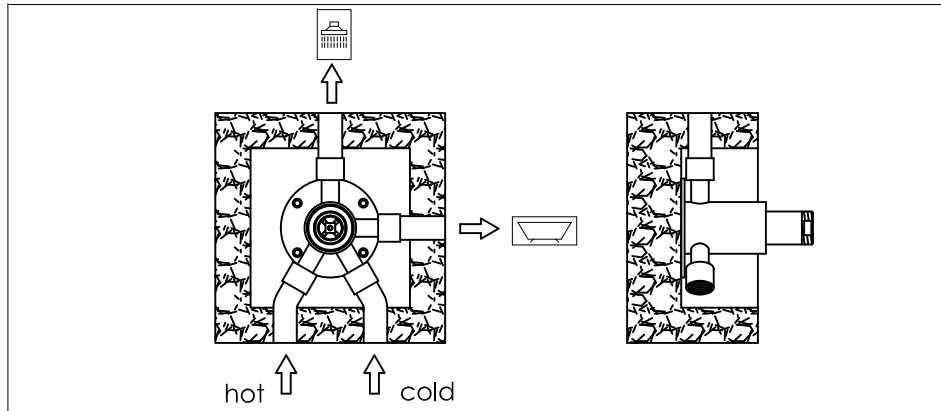

wall mounted mixer stainless steel with progressive cartridge and concealed body

wand omsteller rvs met inbouwdeel en progressieve cartridge

installation 700-2200 / 700-2202

technical diagram

explosion diagram