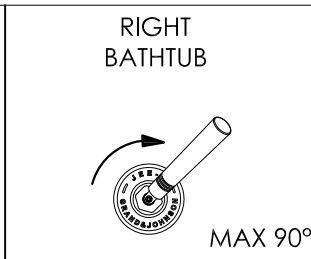

wall mounted mixer stainless steel with progressive cartridge and concealed body

wand omsteller rvs met inbouwdeel en progressieve cartridge

installation 700-2200 / 700-2202

technical diagram

explosion diagram