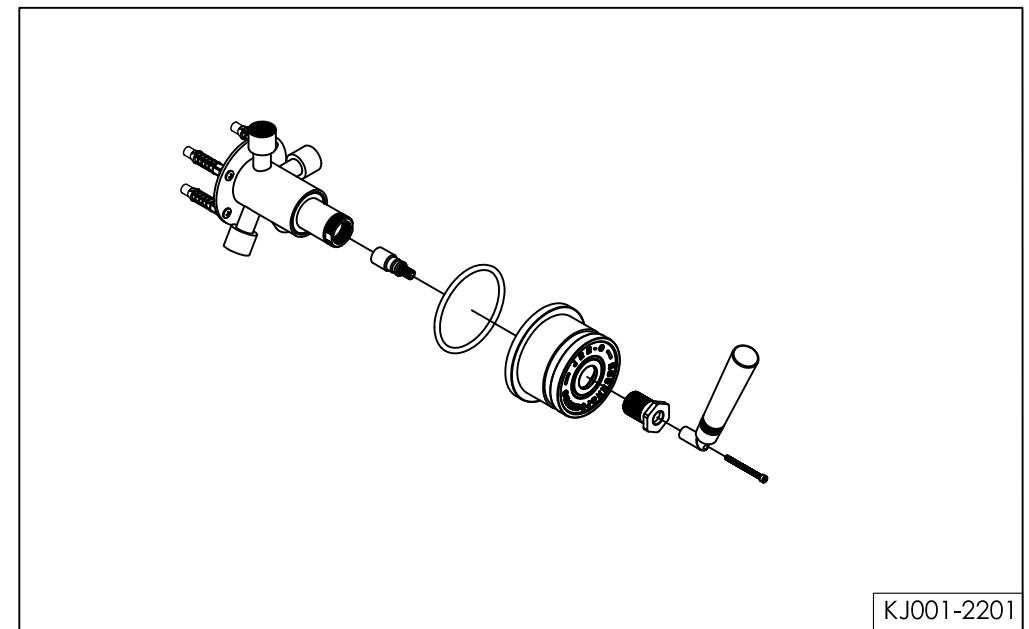

wall mounted mixer stainless steel with progressive cartridge and concealed body

wand omsteller rvs met inbouwdeel en progressieve cartridge

installation 700-2200 / 700-2202

technical diagram

explosion diagram