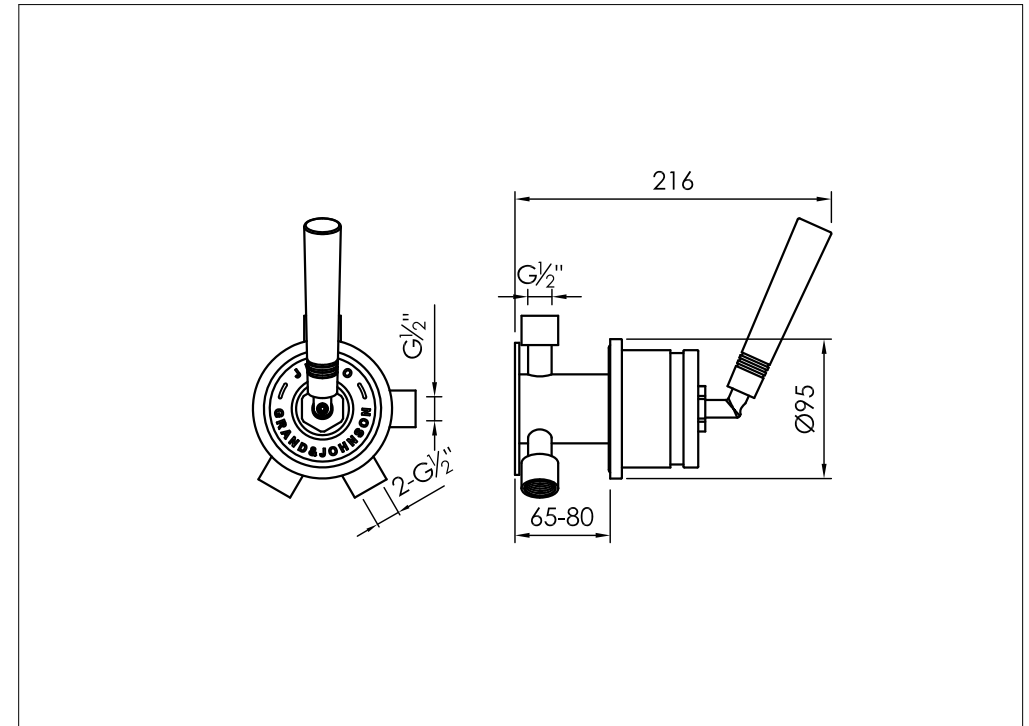

wall mounted mixer stainless steel with progressive cartridge and concealed body

wand omsteller rvs met inbouwdeel en progressieve cartridge

installation 700-2200 / 700-2202

technical diagram

explosion diagram