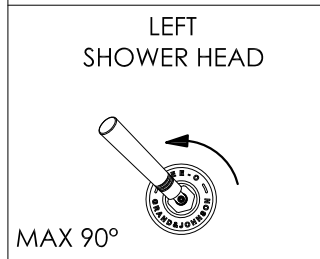

wall mounted mixer stainless steel with progressive cartridge and concealed body

wand omsteller rvs met inbouwdeel en progressieve cartridge

installation 700-2200 / 700-2202

technical diagram

explosion diagram