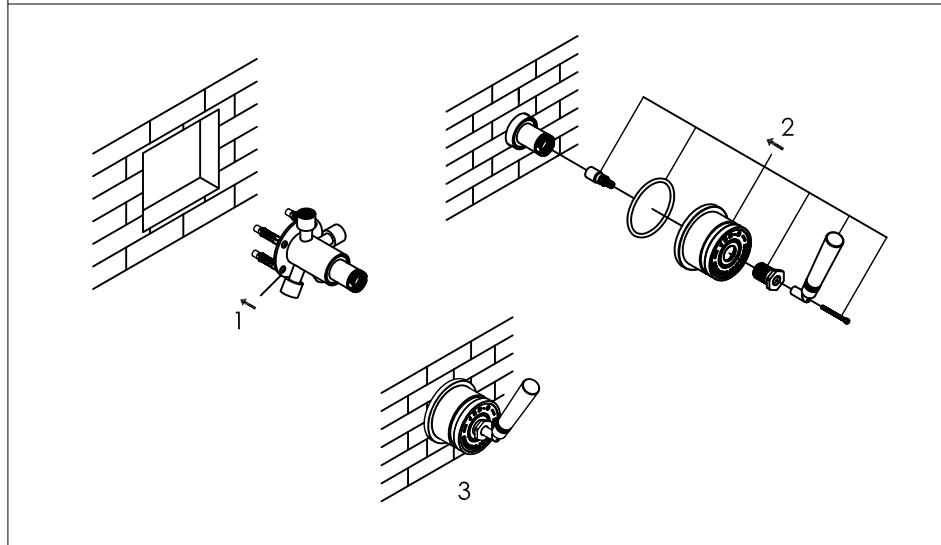

wall mounted mixer stainless steel with progressive cartridge and concealed body

wand omsteller rvs met inbouwdeel en progressieve cartridge

installation 700-2200 / 700-2202

technical diagram

explosion diagram