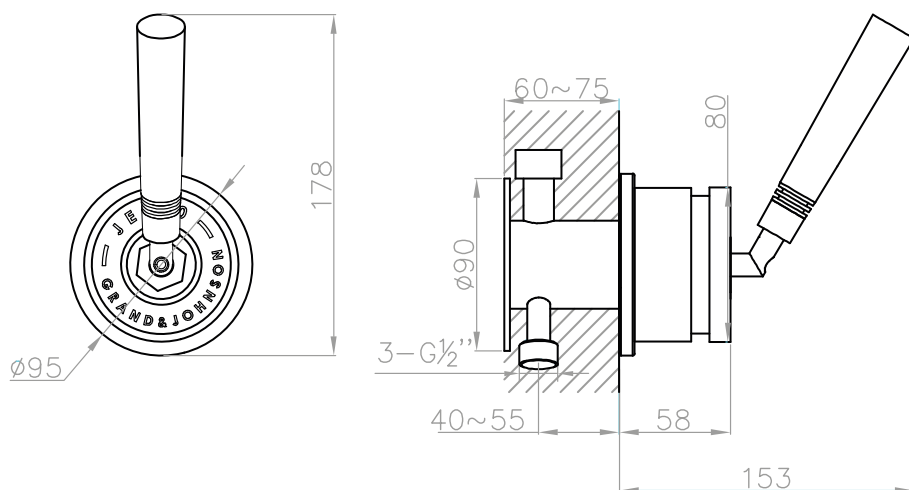

JEE-O soho mixer one way valve version

inlet hot inlet cold

middle off

right water spout

Article code:	700-2100 ● RAW	Connection:	3 x G 1/2" (ø15mm / 0.6")
	700-2102 ● 1.5 Electro powder spray hammercoated black	Thread:	British Standard Pipe (BSP)
Material:	European mirror glass (6mm) and Stainless Steel r304	Dimension package:	L 28 x W 20 x H 14 cm
Cleaning instructions:	download JEE-O shower and taps manual on our website: www.jee-o.com	Total weight:	2.8 kg
Cartridge:	Sedal ceramic mixing mechanism (progressive), item code 005-0104	Package weight:	0.3 kg
Flow at water of 38°C:	10l p/m at 3Bar pressure	7 year warranty - The general conditions can be found on our website: www.jee-o.com/downloads	
Pressure:	Recommended working pressure 3Bar	HS code:	84818011
		Approvals:	